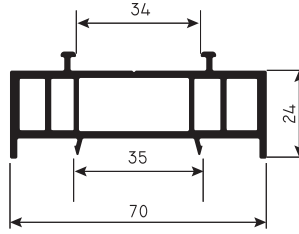

PR7137
Kasa Yükseltme
Frame Joint Profile