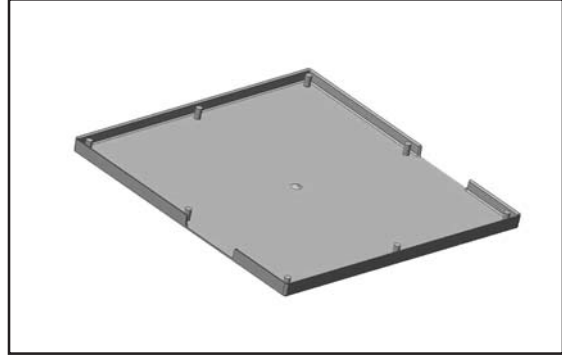

186 Kapak Sol Radüslü
186 Covers the Mold