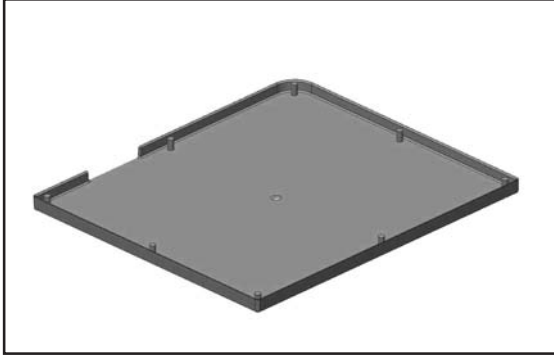

216x186 Kapak Sol Radüslü
216x186 Cover the Left Radius