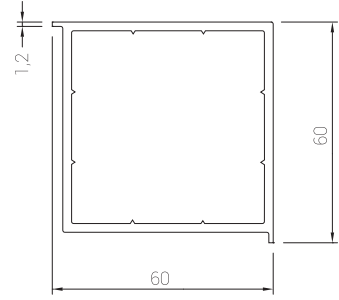

PR6033
60x60 Kutu Profili
60x60 Box Profile