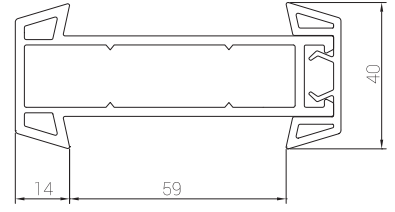

PR6025
Geniş Bağ Profili
Wide Band Profile