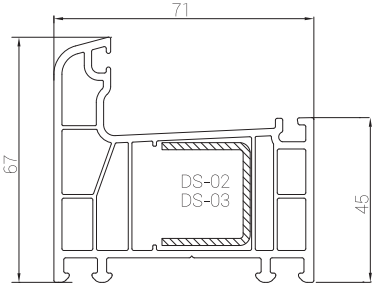

Ana Profiller Main Profiles

PRDR01
Kasa Profili
Frame Profile