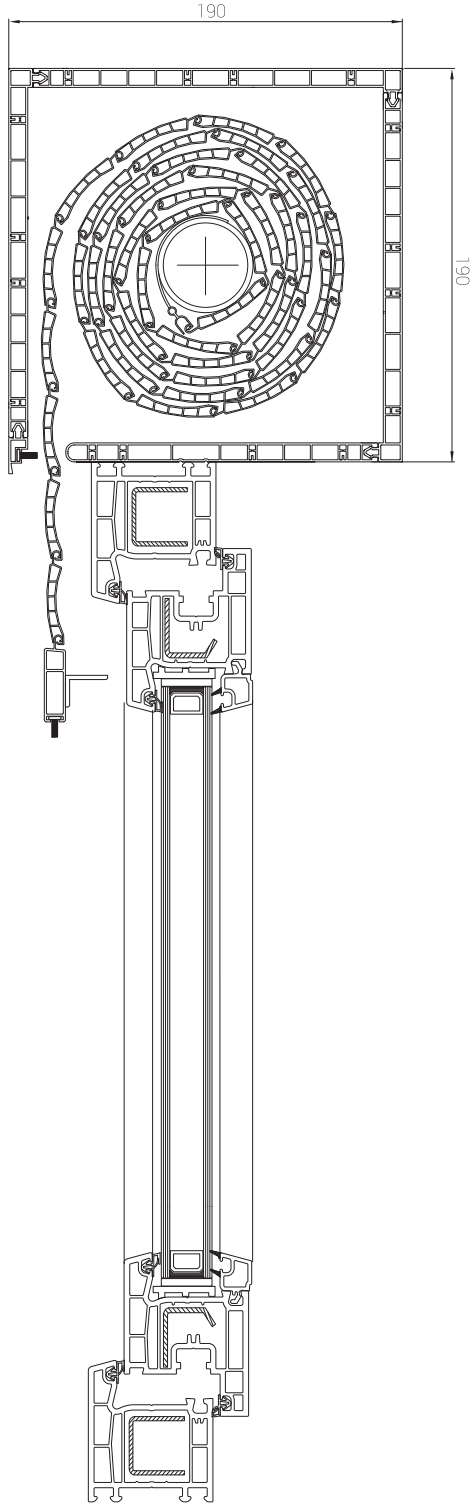

Detay-3
Detail-3
1865x1865