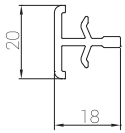

PRTS24
İnce Bağ Profili
Coupling