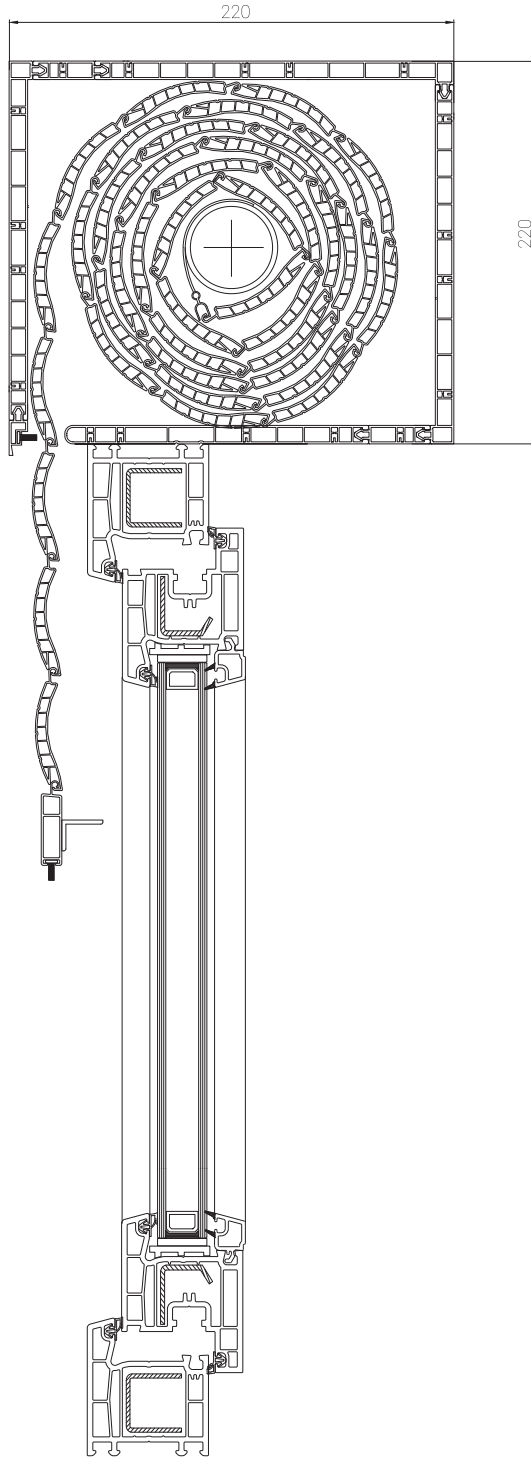

Detay-4
Detail-4
2165x1865