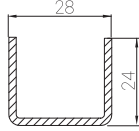

Destek Sacları Reinforcement

Not : Renkli profillerde -Kaplarda 1,5 mm kutu -Kasalarda 1,5 mm U sac profilleri kullanılır.	Note : Color profiles -Doors 1,5 mm box -Frame 1,5 mm in box sheet profiles are used.

DS-02 (24x28x24)

Sac Kalınlığı Sheet Thickness	Birim Ağırlık Unit Weight
1 mm	0.577
1.2 mm	0.692
1.5 mm	1.865
2 mm	1.154
Kasa, Orta Kayıt, Kanat Profili Frame, Mullion, Sash Profile