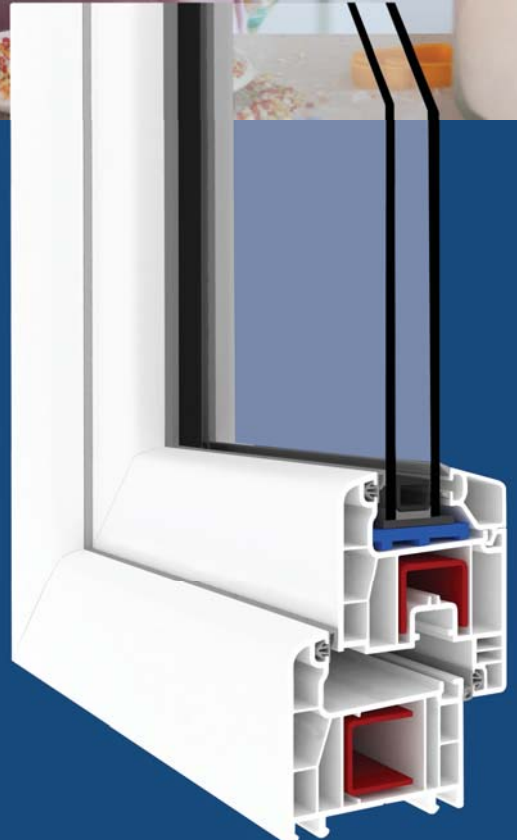

dorlion

PROFİL GENİŞLİĞİ : 71 mm
ODACIK SAYISI : 5
CAM UYGULAMARI : Tek cam 5 mm, çift cam 20 / 24 mm, üçlü cam 30 mm.
CONTA : EPDM-kauçuk, gri ve siyah renk.
LAMİNASYON : İç ve dış alternatifleri vardır.

PROFILE WIDTH : 71 mm
NUMBER OF CHAMBERS : 5
GLAZING APPLICATIONS : Single glazing 5 mm, double glazing 20 / 24 mm, triple glazing 30 mm.
GASKET : EPDM-caoutchouc, grey and black.
LAMINATION : Interior and exterior alternatives exist.

Teknik dökümanlarımızda değişiklik yapma hakkımız saklıdır.
Reserve the right to make changes in technical documents.