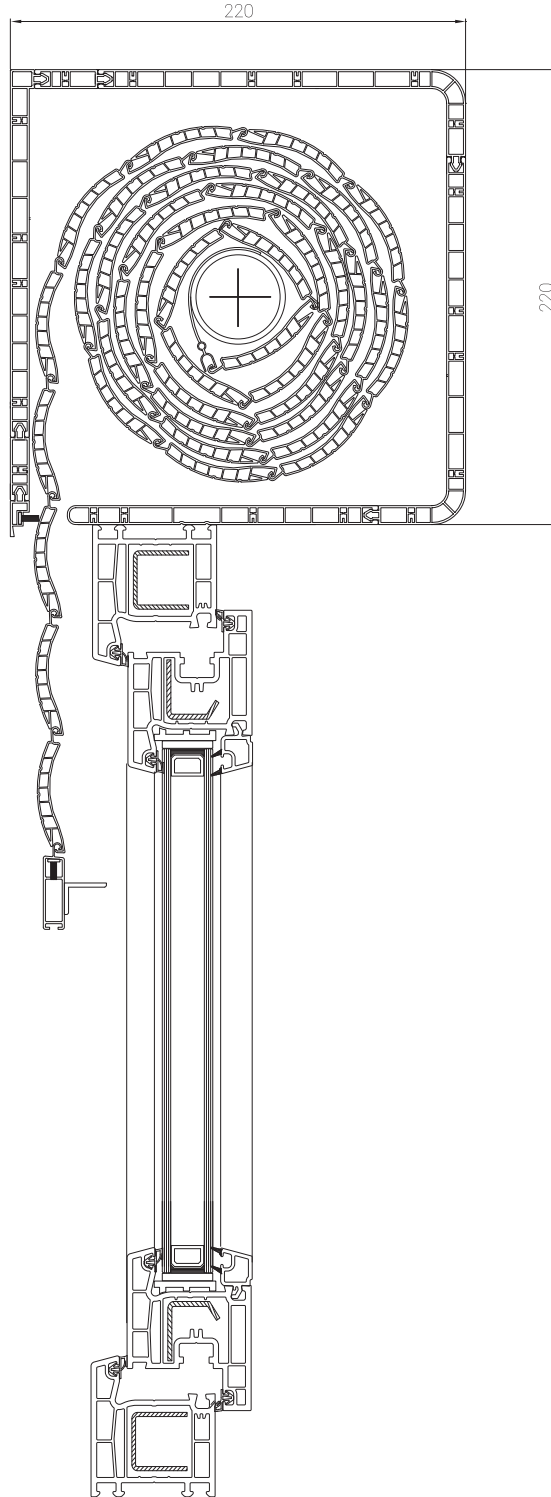

shutter systems

Panjur 52'lik Lamel Detay Lamella of Shutter Detail

Detay-1
Detail-1
2165x1865 Tek Radyus
2165x1865 Single Radius

Panjur 52'lik Lamel Detay Lamella of Shutter Detail

Detay-2
Detail-2
2165x2165 Çift Radyus
2165x2165 Double Radius