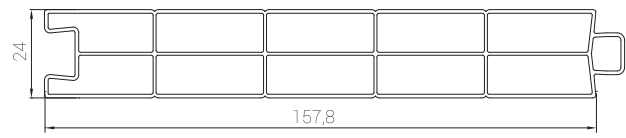

PR6028
60' Boru Profili
60' Pipe Profile

PR6037
Kasa Yükseltme Profili
Frame Joint Profile

PR6025
Geniş Bağ Profili
Wide Band Profile

PR6022
20 mm Lambri
20 mm Panel

PR6023
24 mm Lambri
24 mm Panel

Destek Sacları Reinforcement