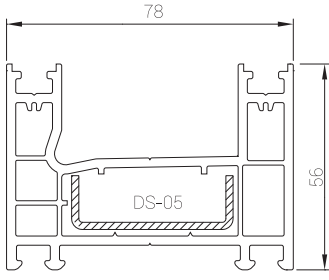

Ana Profiller Main Profiles

PRSY01
Kasa Profili
Frame Profile