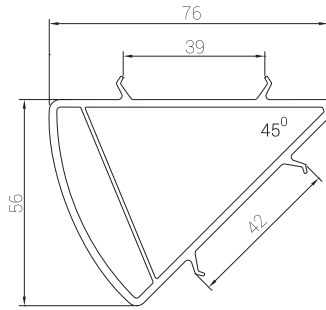

PR7129
45° Köşe Dönüş Profili
45° Corners Adapter