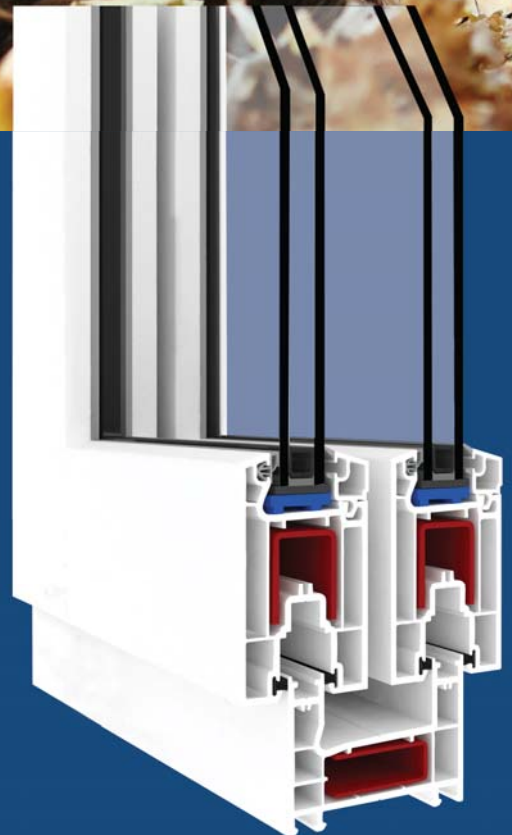

sürme

sliding

ODACIK SAYISI : 3
CAM UYGULAMARI : Tek cam 5 mm, çift cam 20 / 24 mm, üçlü cam 30 mm.
CONTA : EPDM-kaçuk, gri ve siyah renk.
LAMİNASYON : İç ve dış alternatifleri vardır.

NUMBER OF CHAMBERS : 3
GLAZING APPLICATIONS : Single glazing 5 mm, double glazing 20 / 24 mm, triple glazing 30 mm.
GASKET : EPDM-caoutchouc, grey and black.
LAMINATION : Interior and exterior alternatives exist.

Teknik dökümanlarımızda değişiklik yapma hakkımız saklıdır.
Reserve the right to make changes in technical documents.