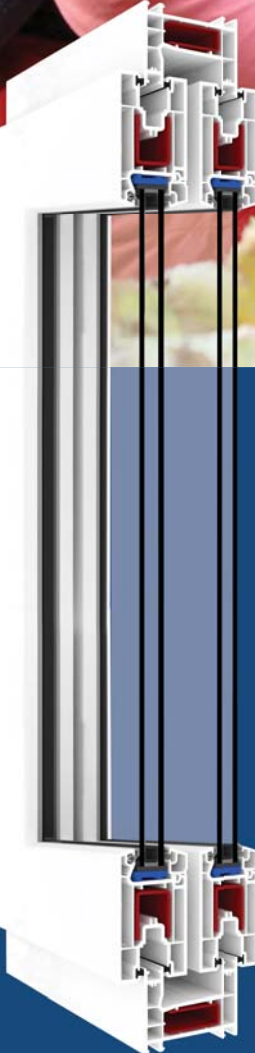

sürme

sliding

ODACIK SAYISI : 3
CAM UYGULAMARI : Tek cam 5 mm, çift cam 20 / 24 mm, üçlü cam 30 mm.
CONTA : EPDM-kaçuk, gri ve siyah renk.
LAMİNASYON : İç ve dış alternatifleri vardır.

NUMBER OF CHAMBERS : 3
GLAZING APPLICATIONS : Single glazing 5 mm, double glazing 20 / 24 mm, triple glazing 30 mm.
GASKET : EPDM-caoutchouc, grey and black.
LAMINATION : Interior and exterior alternatives exist.

Teknik dökümanlarımızda değişiklik yapma hakkımız saklıdır.
Reserve the right to make changes in technical documents.