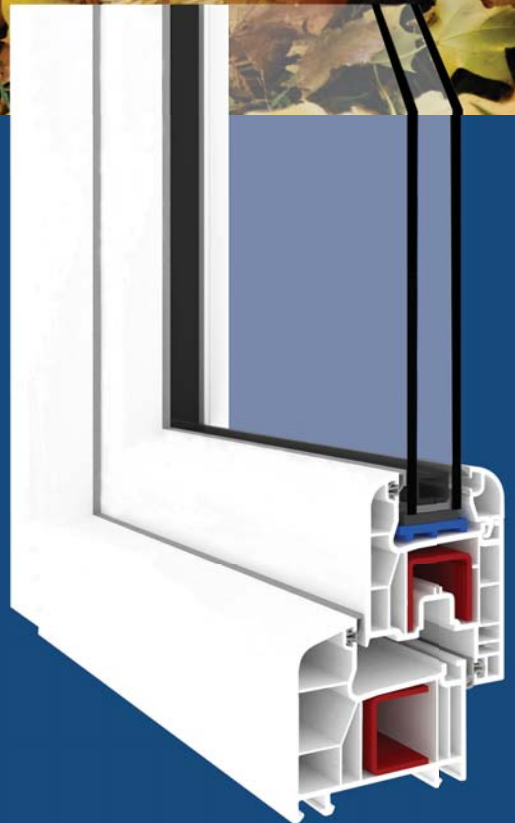

70-60 ventana

PROFİL GENİŞLİĞİ : 70 mm / 60 mm.
ODACIK SAYISI : 5
CAM UYGULAMARI : Tek cam 5 mm, çift cam 20 / 24 mm, üçlü cam 30 mm.
CONTA : EPDM-kauçuk, gri ve siyah renk.
LAMİNASYON : İç ve dış alternatifleri vardır.

PROFILE WIDTH : 60 mm / 70 mm.
NUMBER OF CHAMBERS : 5
GLAZING APPLICATIONS : Single glazing 5 mm, double glazing 20 / 24 mm, triple glazing 30 mm.
GASKET : EPDM-caoutchouc, grey and black.
LAMINATION : Interior and exterior alternatives exist.

Teknik dökümanlarımızda değişiklik yapma hakkımız saklıdır.
Reserve the right to make changes in technical documents.