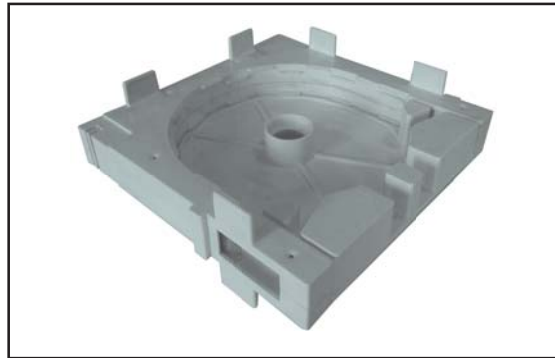

Panjur Orta Bölme
Shutter Middle Compartment