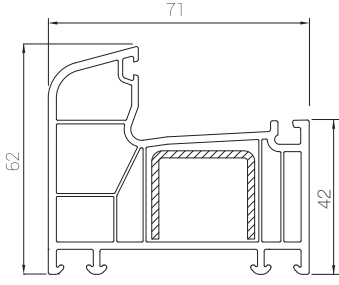

70-60 ventana

Ana Profiller Main Profiles

PRV701
Kasa Profili
Frame Profile